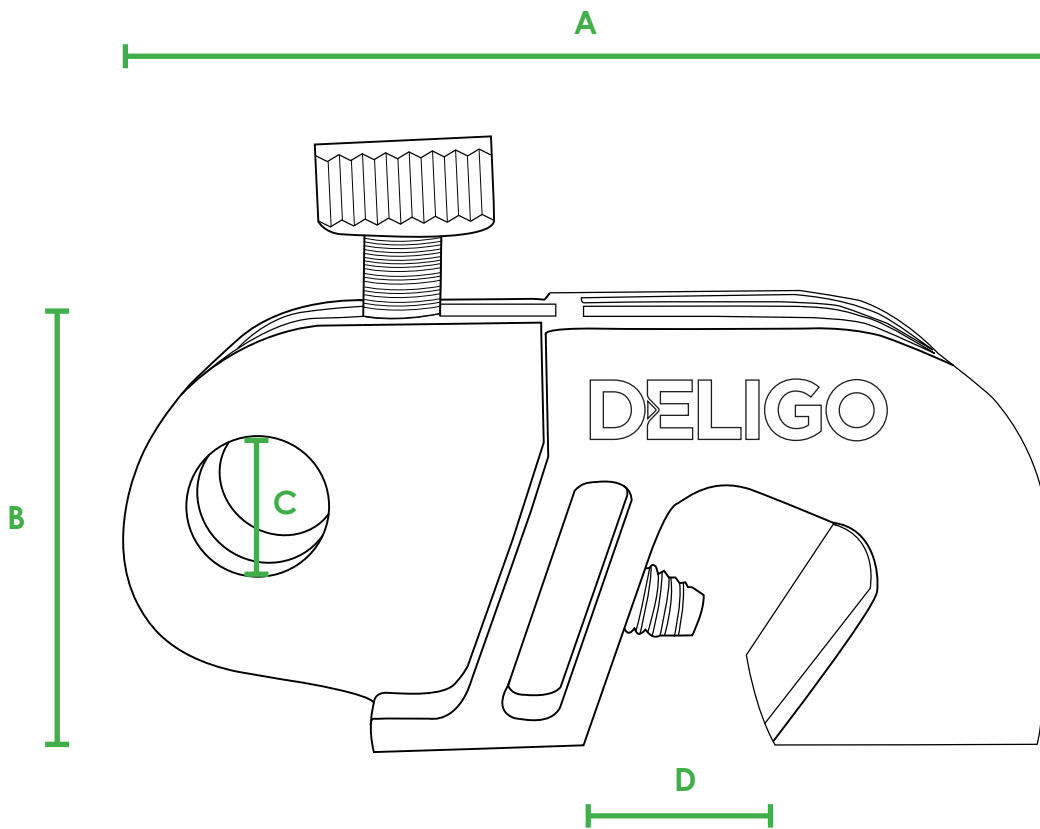

LOUNI - SAFETY UNIVERSAL TOGGLE LOCKOUT

Description:

Designed to lockout mains isolator switch and prevent accidental switch-on. The specially designed folding screw removes need for a screwdriver. Device works with all Lockout Safety padlocks and most hasps.

LOUNI

OTHER ADDITIONAL INFORMATION

A	B	C	D
56.3mm	26.2mm	8.0mm	10.5mm

Deligo Ltd. 2023 - This document is provided to the public for information purposes only and is subjected to change without notice. Deligo Ltd make no promise of the document keeping the information contained within.