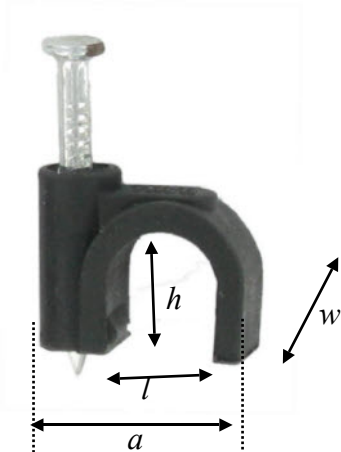

# Cable Clips Specifications

## Flat Twin & Earth

Code	Size	$h$	$l$	$a$	$w$	Nail
CF1	1.0mm	5	7.5	16.2	10	
CF15	1.5mm	5	8.5	16.2	10	2.0 x 25
CF25	2.5mm	6	9.5	17.6	10	2.0 x 25
CF4	4.0mm					
CF6	6.0mm	7	14	22	10	2.0 x 28
CF10	10.0mm	9	17	25	11	2.0 x 28
BW	Bell	2.4	5	9.5	5	1.5 x 15

## Round Cable Clips

Code	Size	$h$	$l$	$a$	$w$	Nail
R35	3.5mm	3.5	3.5	10.0	5	1.5 x 20
R4	4mm	4	4	10.0	5	1.5 x 20
R5	5mm	5.0	5.0	10.0	6.5	1.5 x 20
R6	6mm	5.5	5.5	12.0	7.0	2.0 x 25
R7	7mm	6.5	6.5	13.5	7.0	2.0 x 25
R8	8mm	7.5	7.5	15	8.0	2.0 x 25
R9	9mm	8.5	8.5	17	9.0	2.0 x 28
R10	10mm					
R12	12mm					