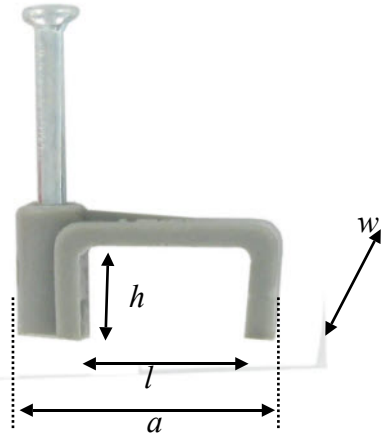

# Cable Clips Specifications

## Flat Twin & Earth

Code	Size	$h$	$l$	$a$	$w$	Nail
CF1	1.0mm	5	7.5	16.2	10	
CF15	1.5mm	5	8.5	16.2	10	2.0 x 25
CF25	2.5mm	6	9.5	17.6	10	2.0 x 25
CF4	4.0mm					
CF6	6.0mm	7	14	22	10	2.0 x 28
CF10	10.0mm	9	17	25	11	2.0 x 28
BW	Bell	2.4	5	9.5	5	1.5 x 15

## Round Cable Clips

Code	Size	$h$	$l$	$a$	$w$	Nail
R35	3.5mm	3.5	3.5	10.0	5	1.5 x 20
R4	4mm	4	4	10.0	5	1.5 x 20
R5	5mm	5.0	5.0	10.0	6.5	1.5 x 20
R6	6mm	5.5	5.5	12.0	7.0	2.0 x 25
R7	7mm	6.5	6.5	13.5	7.0	2.0 x 25
R8	8mm	7.5	7.5	15	8.0	2.0 x 25
R9	9mm	8.5	8.5	17	9.0	2.0 x 28
R10	10mm					
R12	12mm					